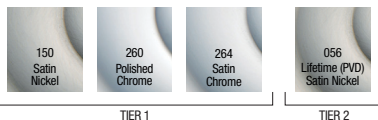

SOHO

DEADBOLT
WITH KEYPAD

INTERIOR ASSEMBLY
(NO-KEYPAD)

3/4 ESCUTCHEON

SECTIONAL HANDLESET

Finishes

* Product shown in 150 Satin Nickel Finish

HOW TO ORDER